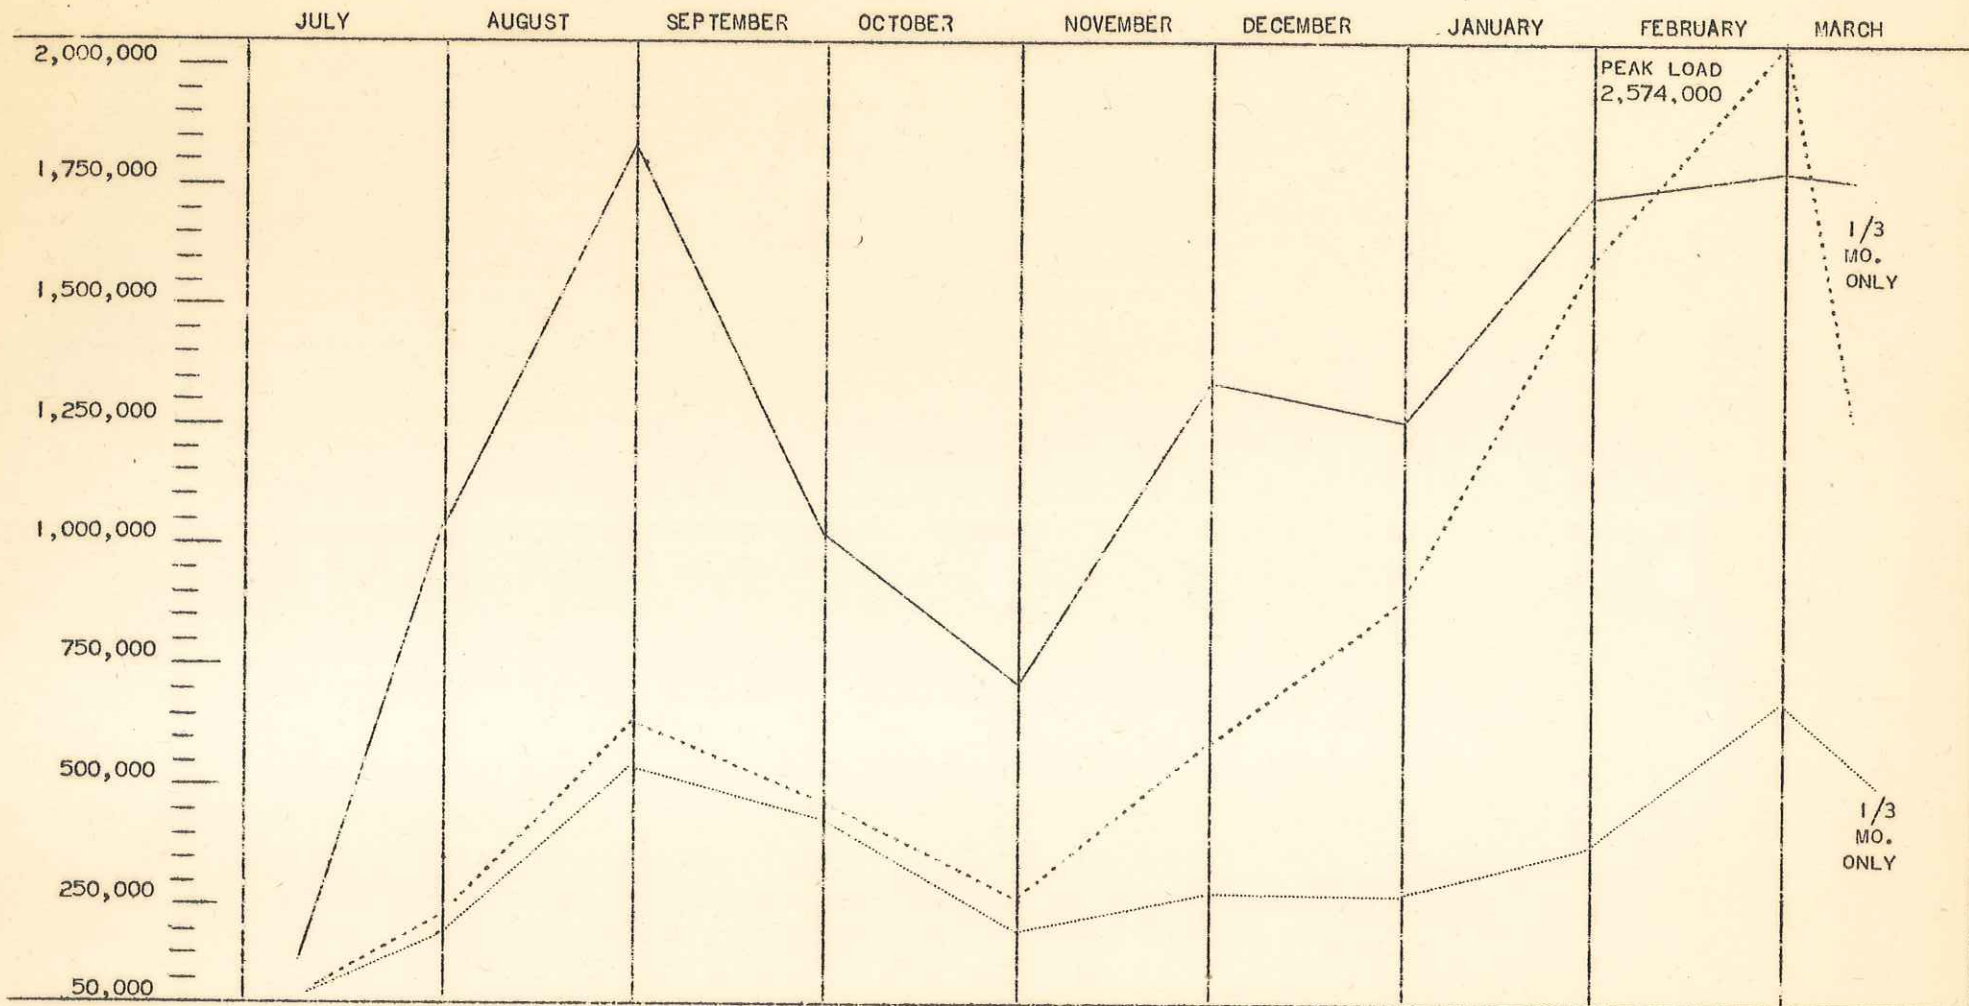

PLAYGROUND ACTIVITY
 JULY 10, 1933 - MARCH 10, 1934.
 C.E.R. - R.F.C. - F.E.R.A. - C.W.A.

WEEKLY AVERAGE NUMBER OF WORKERS 616.95
 (USING 6 HOUR DAY AND 4 DAY WEEK)

SOURCE OF DATA - WORKERS' WEEKLY REPORTS
 ATTENDANCE _____
 PARTICIPANTS _____
 (MANY PARTICIPATED IN MORE THAN ONE ACTIVITY)
 SPECTATORS.....